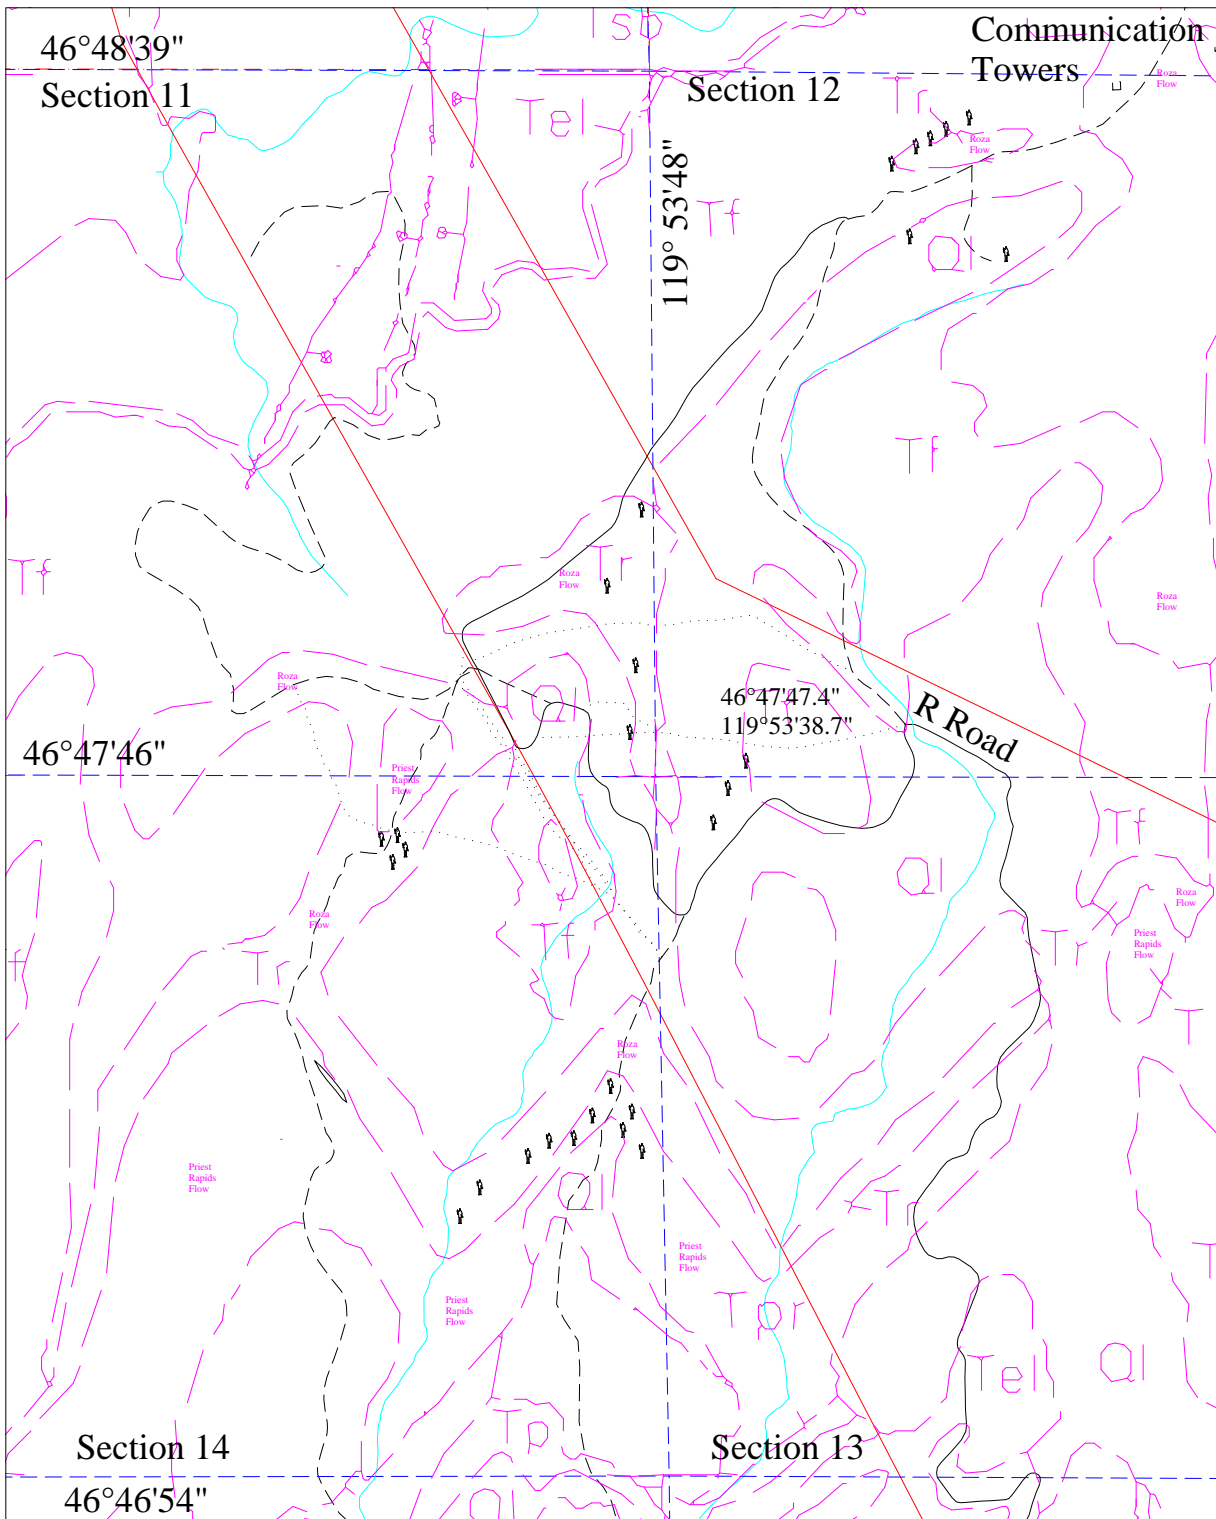

Saddle Mtn West Petrified Wood Site Legend

- Section Line
- 🪓 Dig sites

Note: GPS Coordinates are in WGS84 Map Datum

Copy Right 2008
Compass Mentus
Cartography by: Charles Price