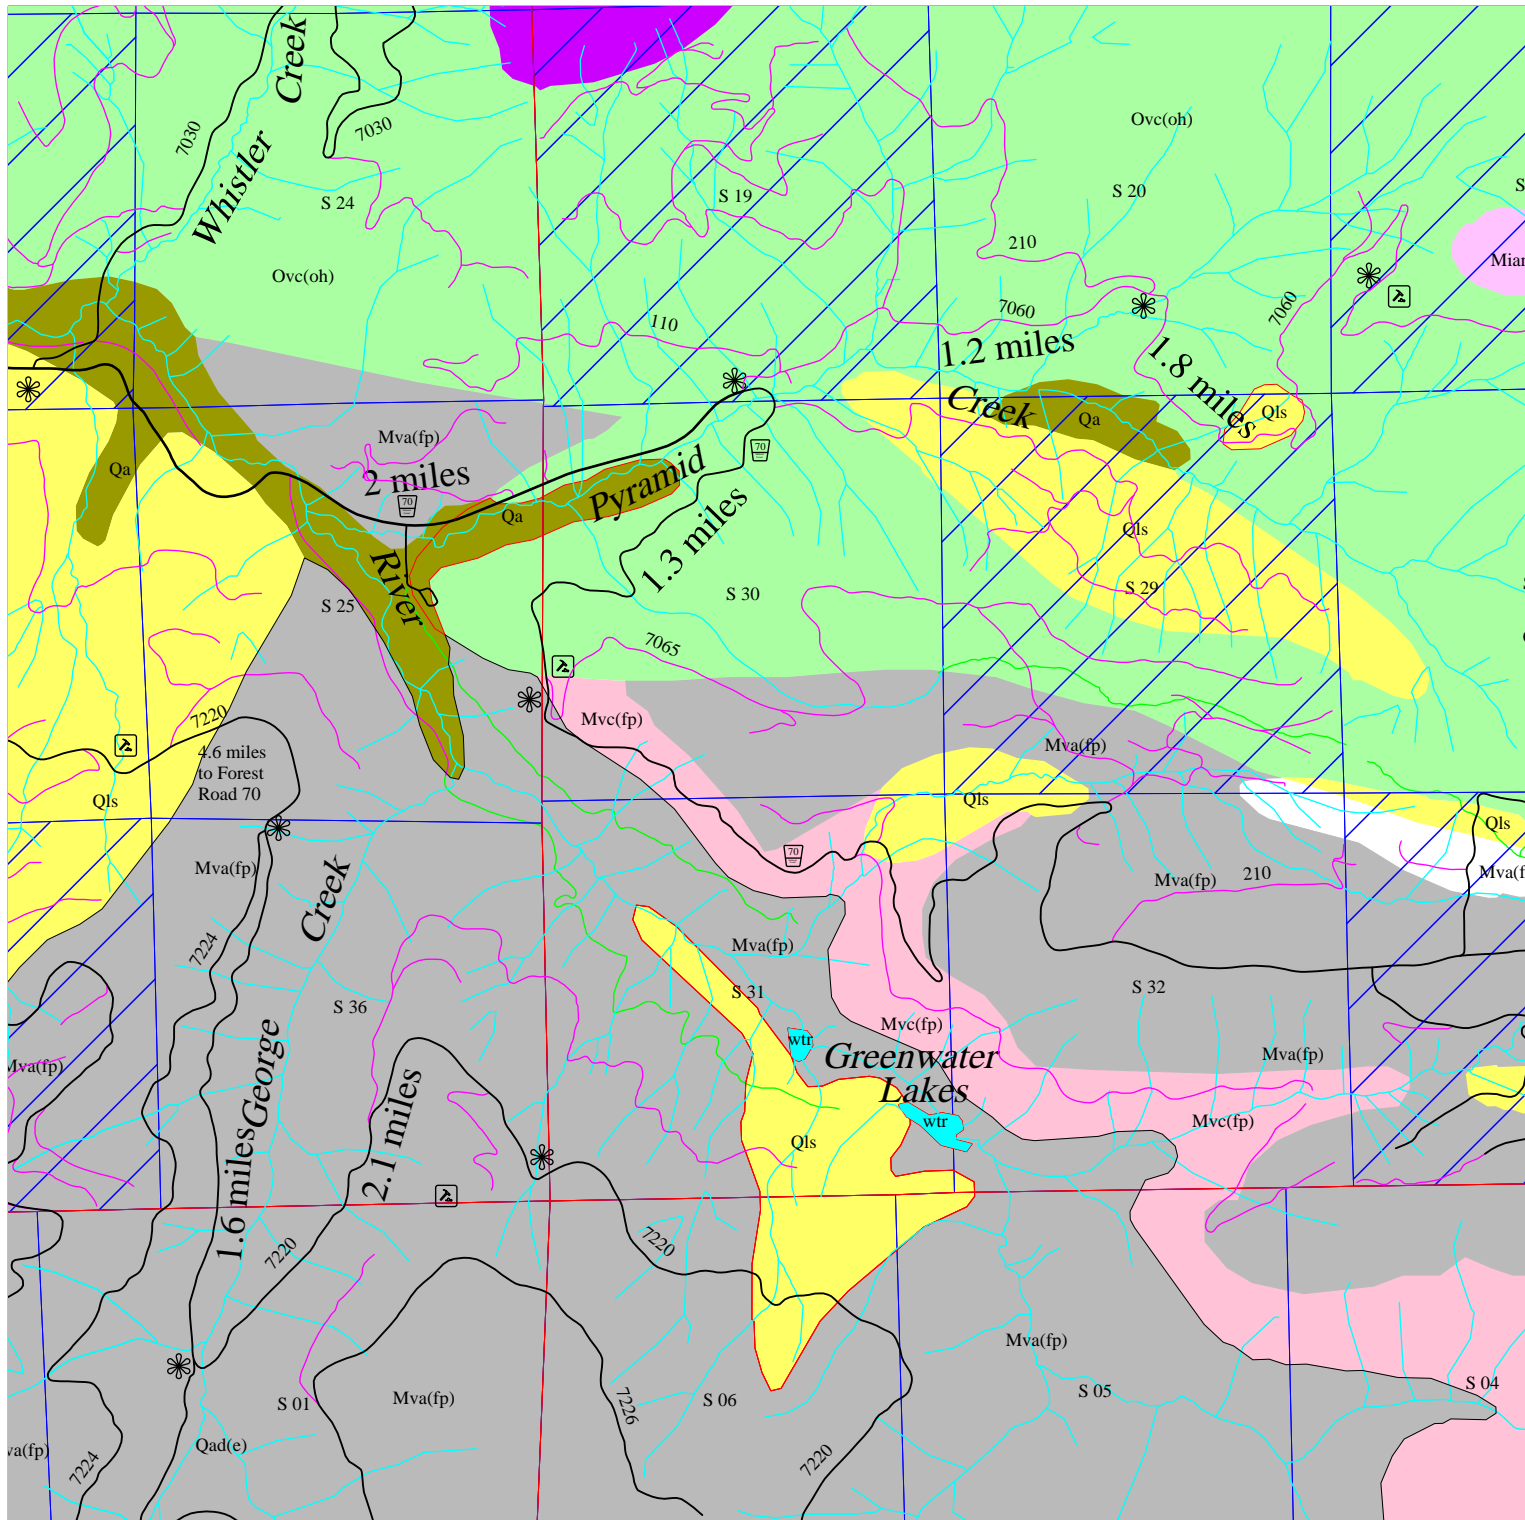

Greenwater Agate Locations

Legend

-  Collection Sites
-  Mileage markers
-  Private Land
-  Paved Roads
-  Gravel Roads
-  Unmaintained Roads

Geology

-  Qls - Holocene/Pliocene mass wasting deposits
-  Qa - Quarternary alluvium
-  Mva - Miocene andesite flows
-  MOian - Miocene-Oligocene intrusive andsite
-  Mian - Miocene intrusive andsite
-  Ovc - Oligocene volcaniclastic deposits
-  Mvc - Miocene volcaniclastic deposits

Copyright 2005
Compass Mentus
Cartography by
Charles Price